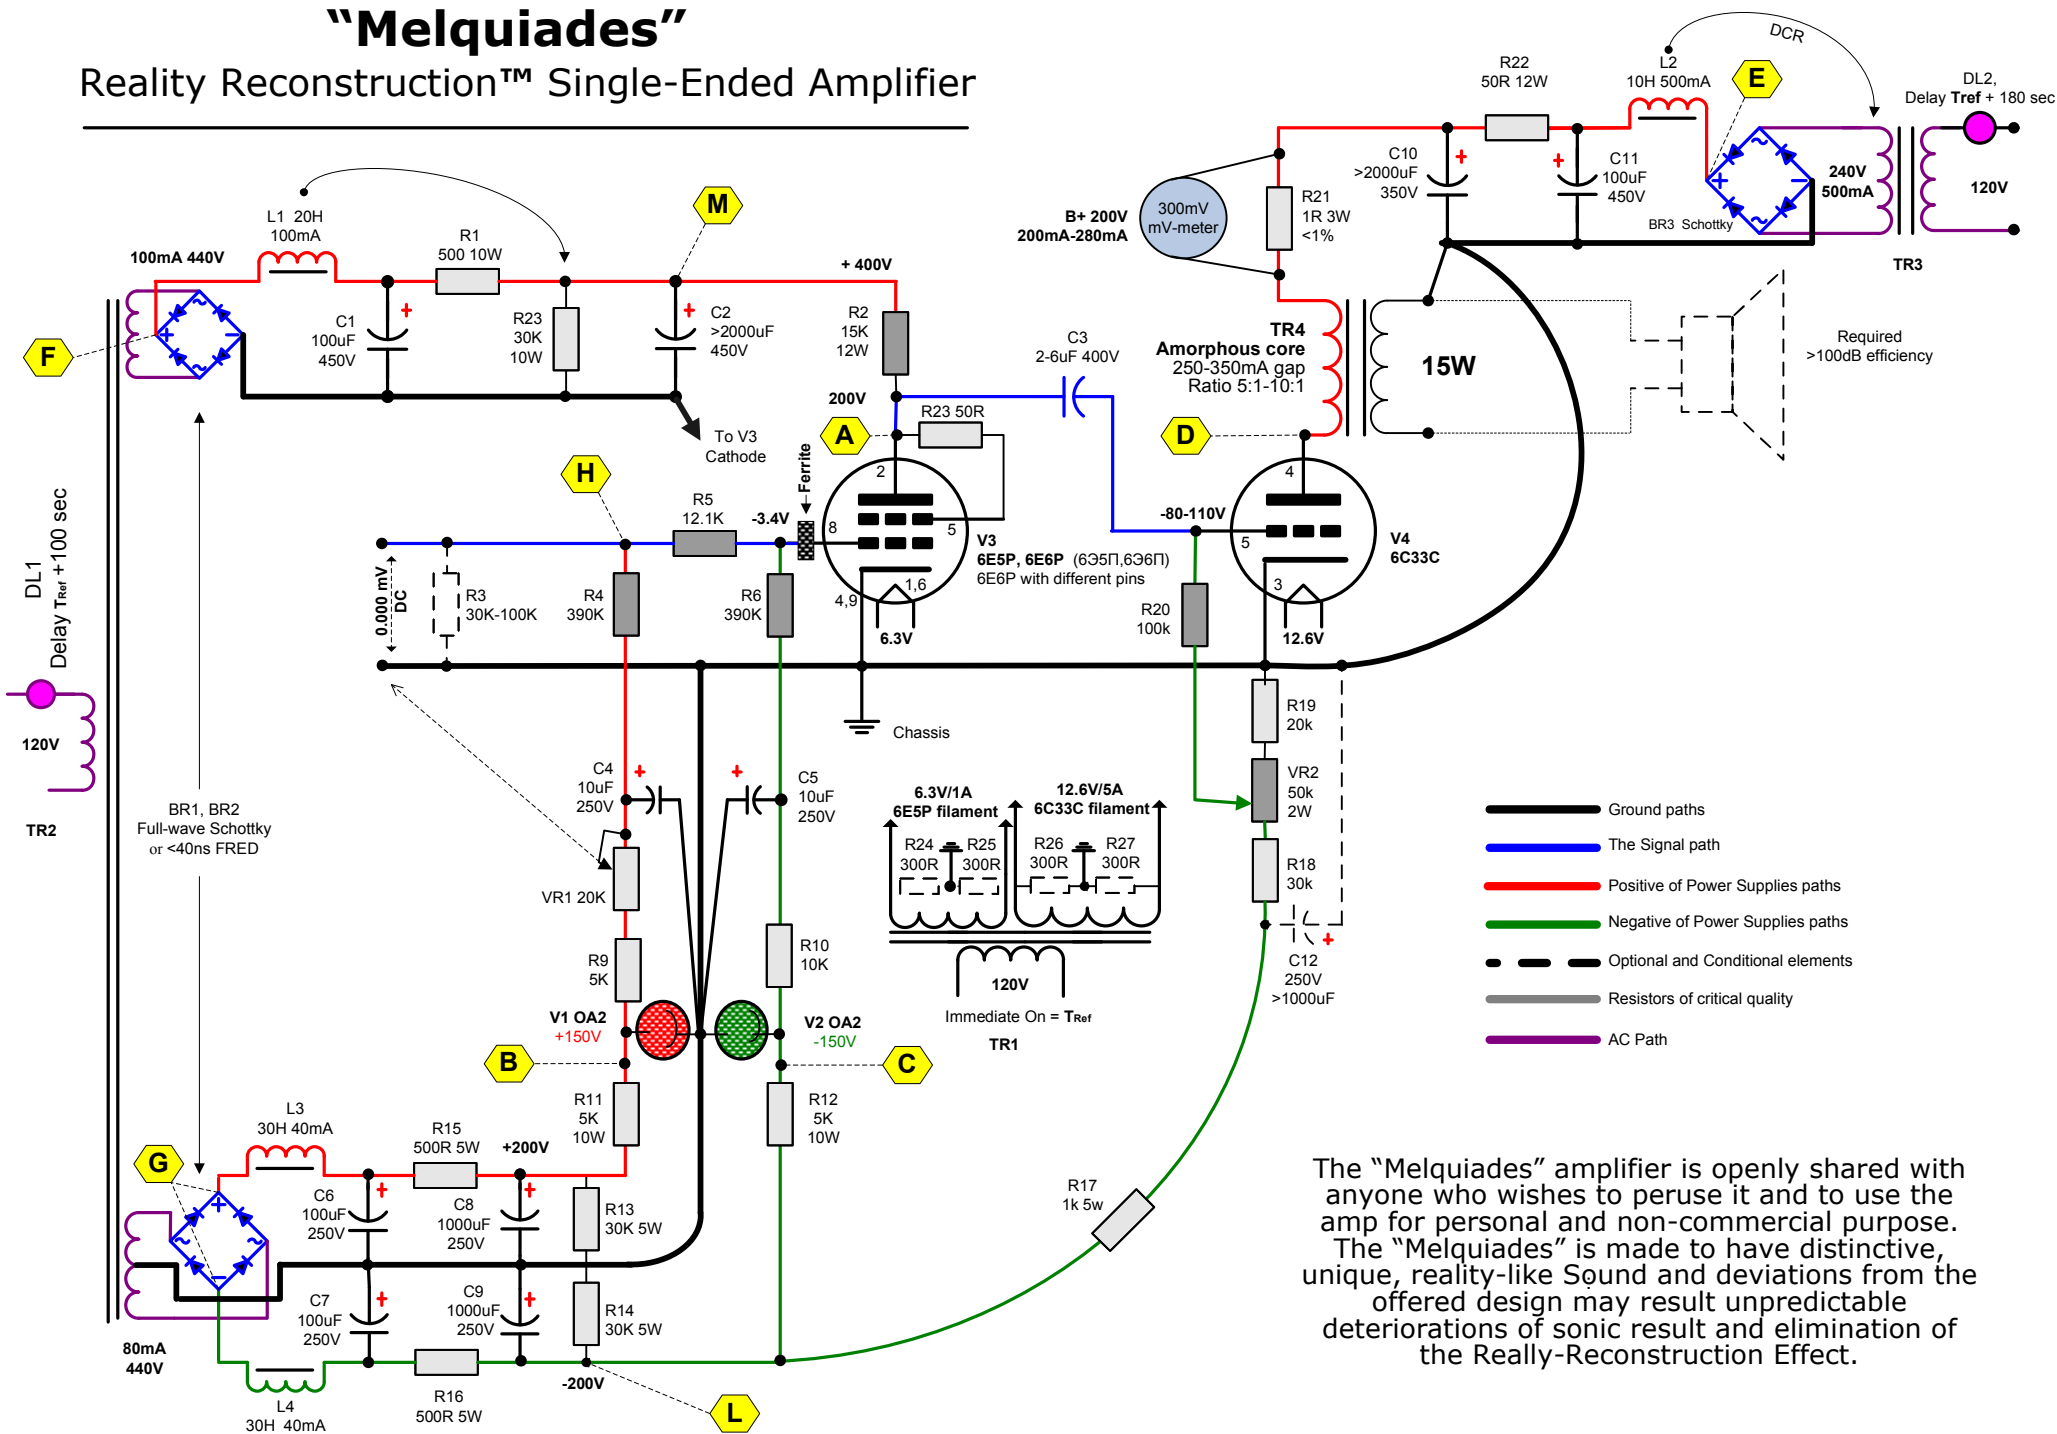

"Melquiades"

Reality Reconstruction™ Single-Ended Amplifier

The "Melquiades" amplifier is openly shared with anyone who wishes to peruse it and to use the amp for personal and non-commercial purpose. The "Melquiades" is made to have distinctive, unique, reality-like sound and deviations from the offered design may result unpredictable deteriorations of sonic result and elimination of the Really-Reconstruction Effect.